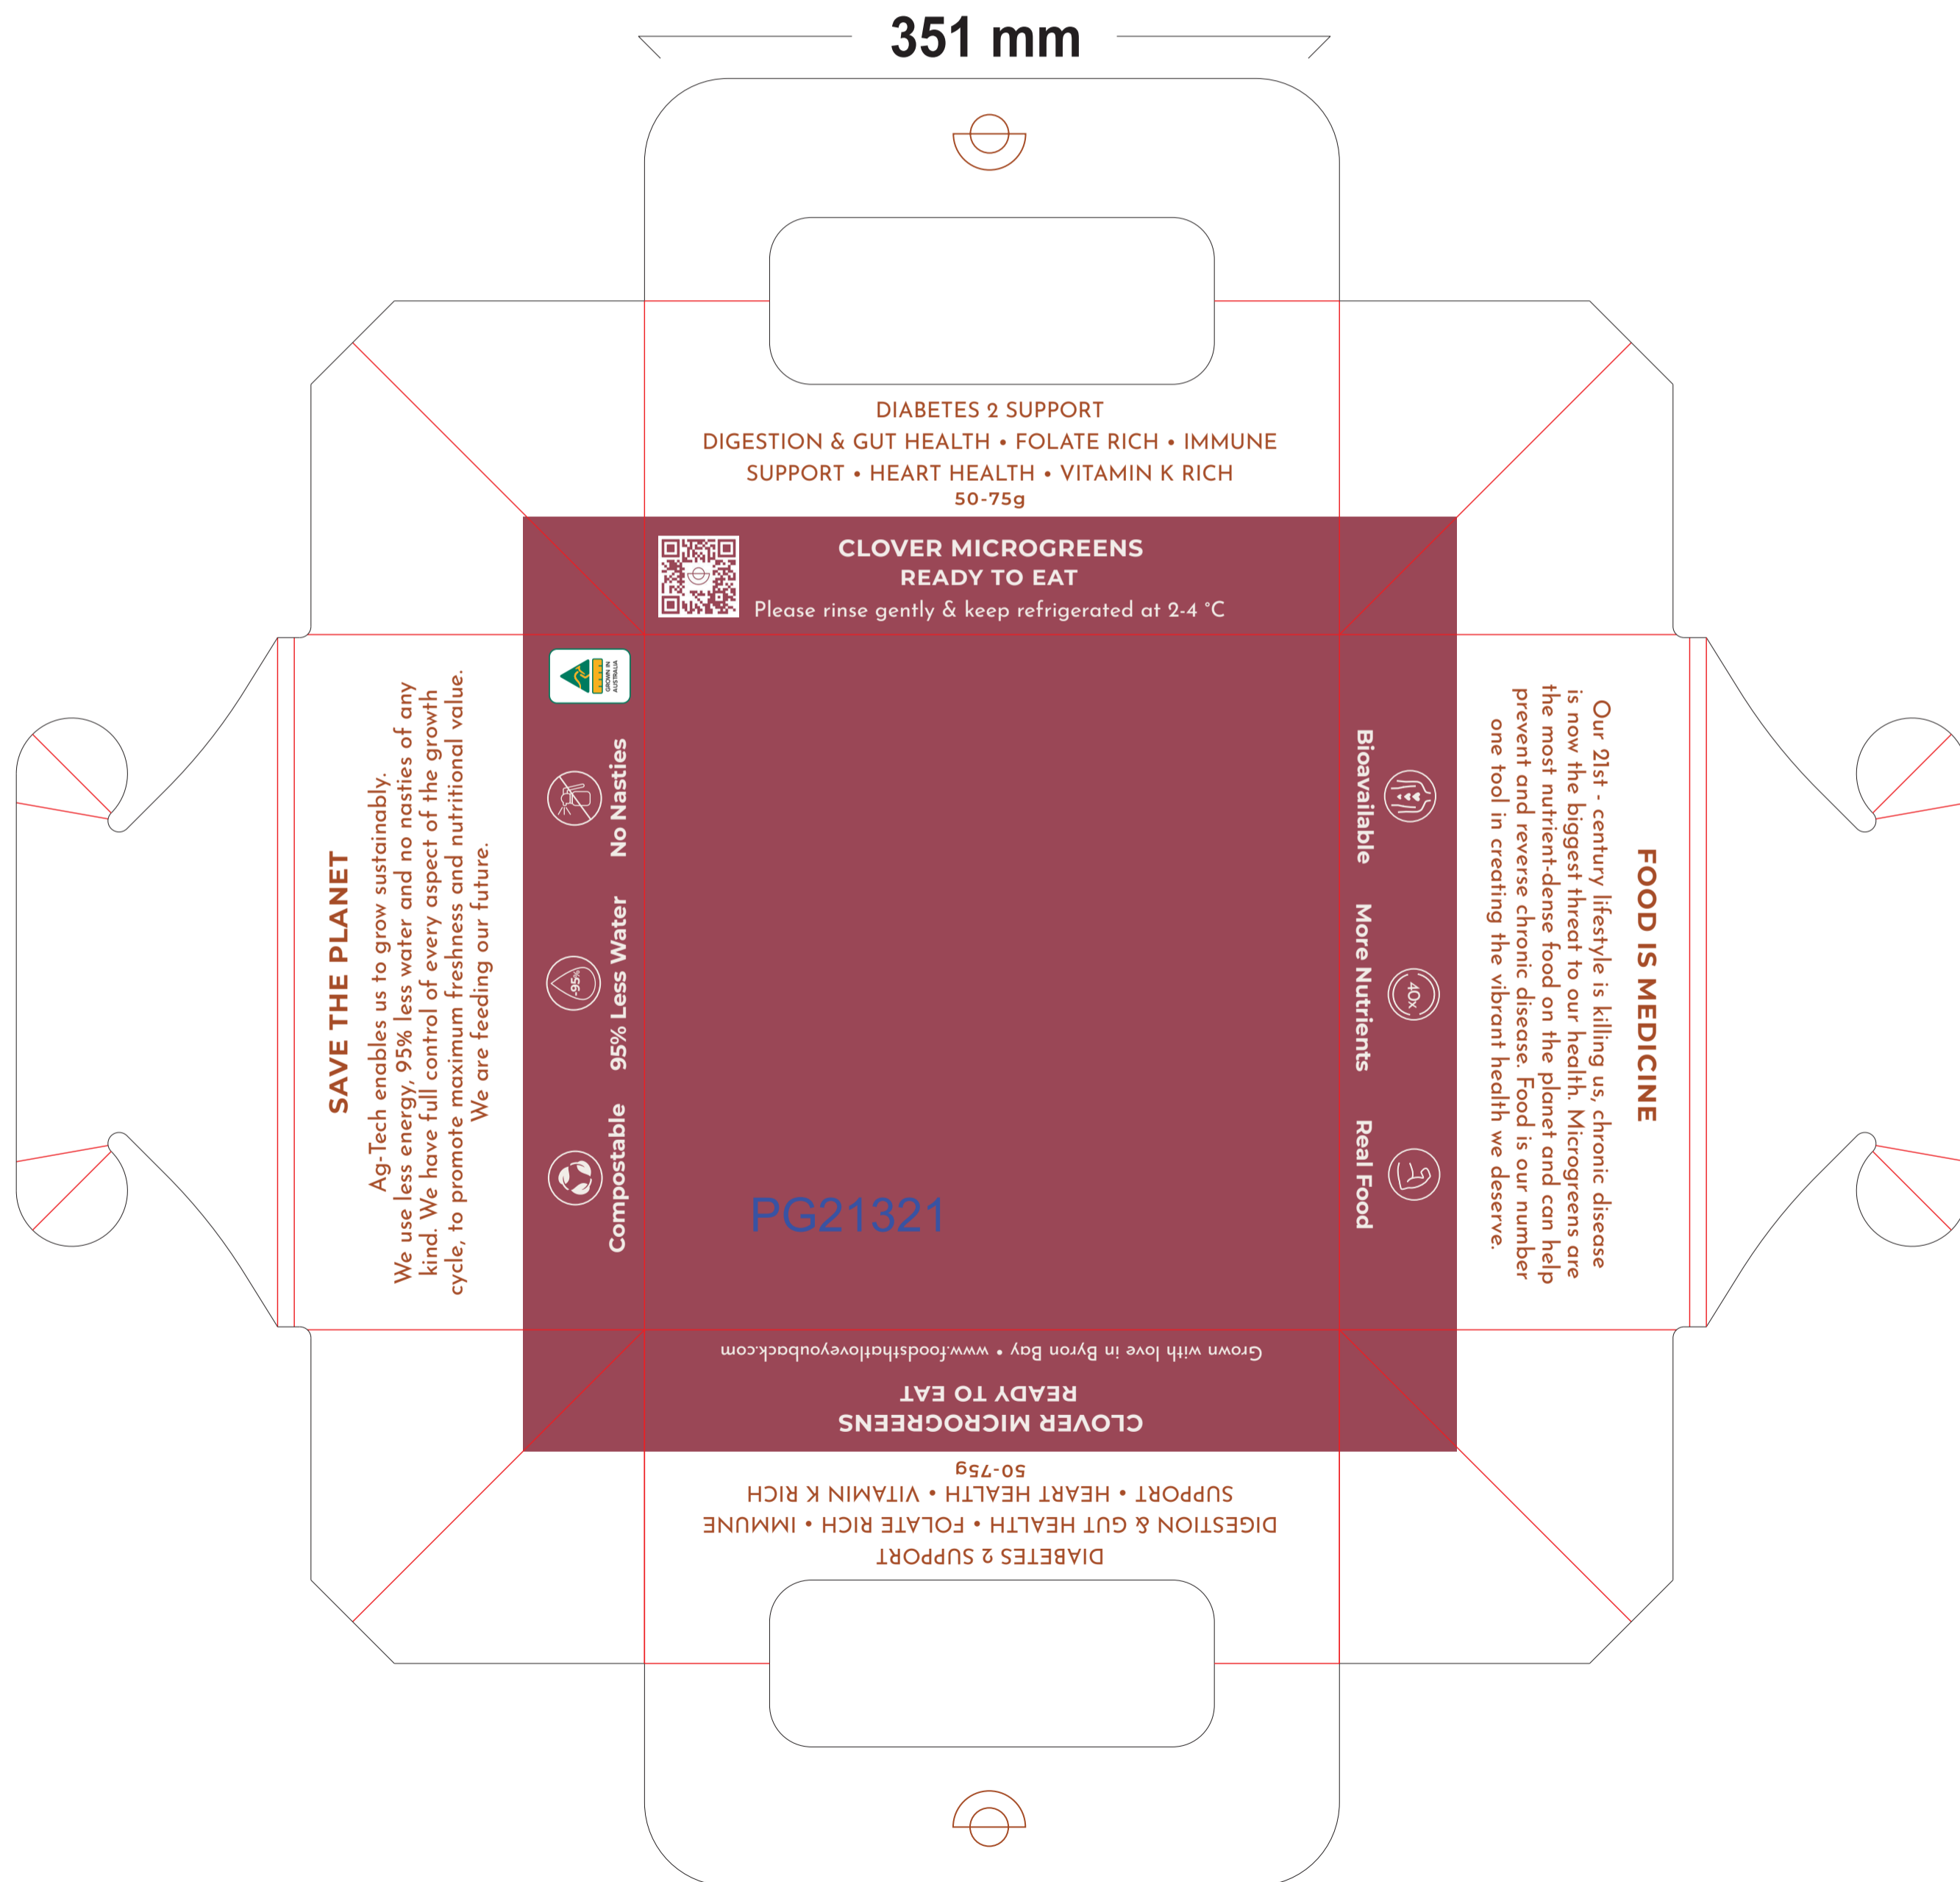

Customer: foodsthatloveyouback

DESIGN

Description: Carry Pack		L x W x D: 125.000 x 125.000 x 63.000 mm
Board: Klamulti 358 gsm/557 um	Blank Size: 325.000 x 351.000 mm	
Consultant: Ashneel Pratap	Notes:	
Designer: John Toomey	Folded Thickness : 0.557 mm	Grain Direction horizontal
Side Of Design outside	Carton Weight : 28 grams	

PG21321

02/12/20

08:45:31

Total Rule Length: **3906.403 mm**

Cut
Crease

1774.074 mm
2132.33 mm

Reviewer's Signature

Date: